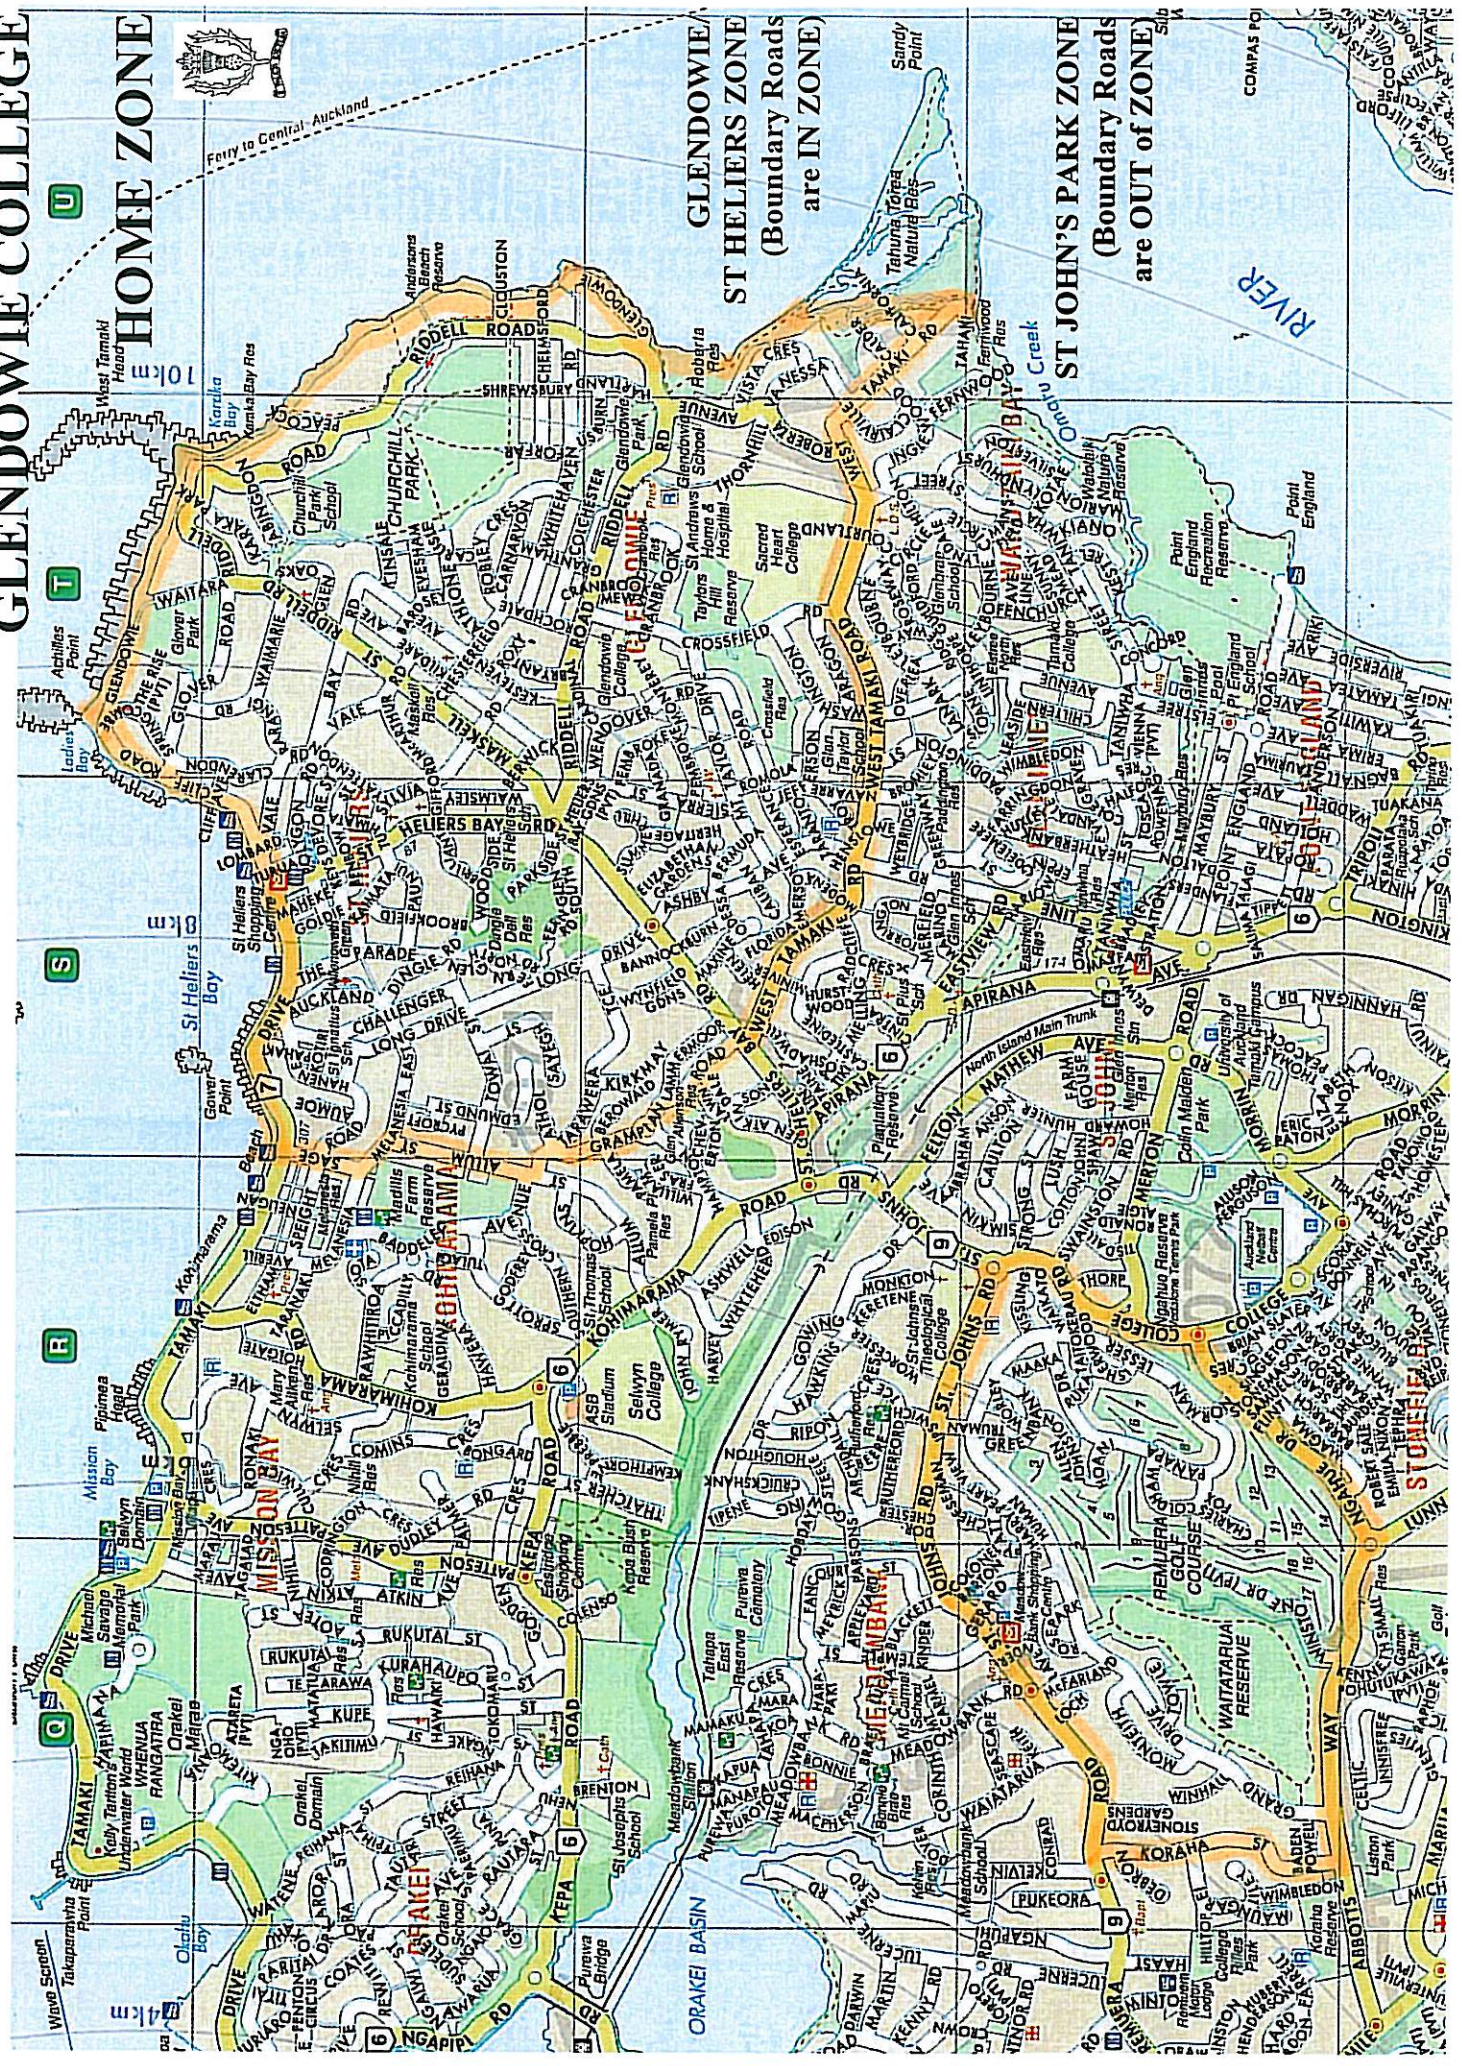

# GLENDOWIE COLLEGE HOME ZONE

Ferry to Central - Auckland

**GLENDOWIE / ST HELIERS ZONE**  
(Boundary Roads are IN ZONE)

**ST JOHN'S PARK ZONE**  
(Boundary Roads are OUT of ZONE)

Waikato RIVER

COMPAS PO

Sandy Point